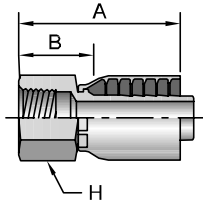

# Part Number	Thread		Hose I.D. inch	A		H inch	W inch	B	
	inch	inch		inch	mm			inch	mm
11243-6-6	3/8	9/16x18	3/8	2.51	64	11/16	11/16	1.48	38
11243-8-6	1/2	3/4x16	3/8	2.67	68	7/8	7/8	1.64	42
11243-8-8	1/2	3/4x16	1/2	2.89	73	7/8	7/8	1.63	41

1GJ43 Female Grease Connection - SPL - PTF Taper Thread Rigid - 1/2 x 27

# Part Number	Thread inch	Hose I.D. inch	A		H inch	B	
			inch	mm		inch	mm
1GJ43-4-4	1/2x27	1/4	1.79	45	3/4	1.04	26
1GJ43-4-6	1/2x27	3/8	2.05	52	3/4	1.02	26

12843 Male Inverted SAE 45° - Swivel

# Part Number	Thread		Hose I.D. inch	A		H inch	W inch	B	
	inch	inch		inch	mm			inch	mm
12843-4-4	1/4	7/16x24	1/4	2.32	59	9/16	7/16	1.57	40
12843-4-6	1/4	7/16x24	3/8	2.65	67	11/16	7/16	1.62	41
12843-5-4	5/16	1/2x20	1/4	2.60	66	9/16	1/2	1.85	47
12843-5-6	5/16	1/2x20	3/8	2.74	70	11/16	1/2	1.71	43
12843-6-6	3/8	5/8x18	3/8	2.86	73	11/16	5/8	1.83	46
12843-7-6	7/16	11/16x18	3/8	2.95	75	11/16	11/16	1.92	49
12843-8-8	1/2	3/4x18	1/2	3.11	79	13/16	3/4	1.85	47
12843-10-10	5/8	7/8x18	5/8	3.55	90	3/4	7/8	2.11	54