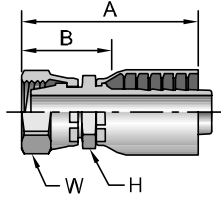

# Part Number	Thread		Hose I.D. inch	A		H inch	W inch	B	
	inch	inch		inch	mm			inch	mm
11243-6-6	3/8	9/16x18	3/8	2.51	64	11/16	11/16	1.48	38
11243-8-6	1/2	3/4x16	3/8	2.67	68	7/8	7/8	1.64	42
11243-8-8	1/2	3/4x16	1/2	2.89	73	7/8	7/8	1.63	41

1GJ43 Female Grease Connection - SPL - PTF Taper Thread Rigid - 1/2 x 27

# Part Number	Thread inch	Hose I.D. inch	A		H inch	B	
			inch	mm		inch	mm
1GJ43-4-4	1/2x27	1/4	1.79	45	3/4	1.04	26
1GJ43-4-6	1/2x27	3/8	2.05	52	3/4	1.02	26

12843 Male Inverted SAE 45° - Swivel

# Part Number	Thread		Hose I.D. inch	A		H inch	W inch	B	
	inch	inch		inch	mm			inch	mm
12843-4-4	1/4	7/16x24	1/4	2.32	59	9/16	7/16	1.57	40
12843-4-6	1/4	7/16x24	3/8	2.65	67	11/16	7/16	1.62	41
12843-5-4	5/16	1/2x20	1/4	2.60	66	9/16	1/2	1.85	47
12843-5-6	5/16	1/2x20	3/8	2.74	70	11/16	1/2	1.71	43
12843-6-6	3/8	5/8x18	3/8	2.86	73	11/16	5/8	1.83	46
12843-7-6	7/16	11/16x18	3/8	2.95	75	11/16	11/16	1.92	49
12843-8-8	1/2	3/4x18	1/2	3.11	79	13/16	3/4	1.85	47
12843-10-10	5/8	7/8x18	5/8	3.55	90	3/4	7/8	2.11	54