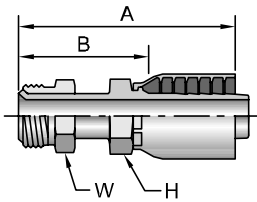

11243 Female Ferulok Flareless - Swivel - (24° Cone)

# Part Number	Thread		Hose I.D. inch	A		H inch	W inch	B	
	inch	inch		inch	mm			inch	mm
11243-6-6	3/8	9/16x18	3/8	2.51	64	11/16	11/16	1.48	38
11243-8-6	1/2	3/4x16	3/8	2.67	68	7/8	7/8	1.64	42
11243-8-8	1/2	3/4x16	1/2	2.89	73	7/8	7/8	1.63	41

1GJ43 Female Grease Connection - SPL - PTF Taper Thread Rigid - 1/2 x 27

# Part Number	Thread inch	Hose I.D. inch	A		H inch	B	
			inch	mm		inch	mm
1GJ43-4-4	1/2x27	1/4	1.79	45	3/4	1.04	26
1GJ43-4-6	1/2x27	3/8	2.05	52	3/4	1.02	26

12843 Male Inverted SAE 45° - Swivel